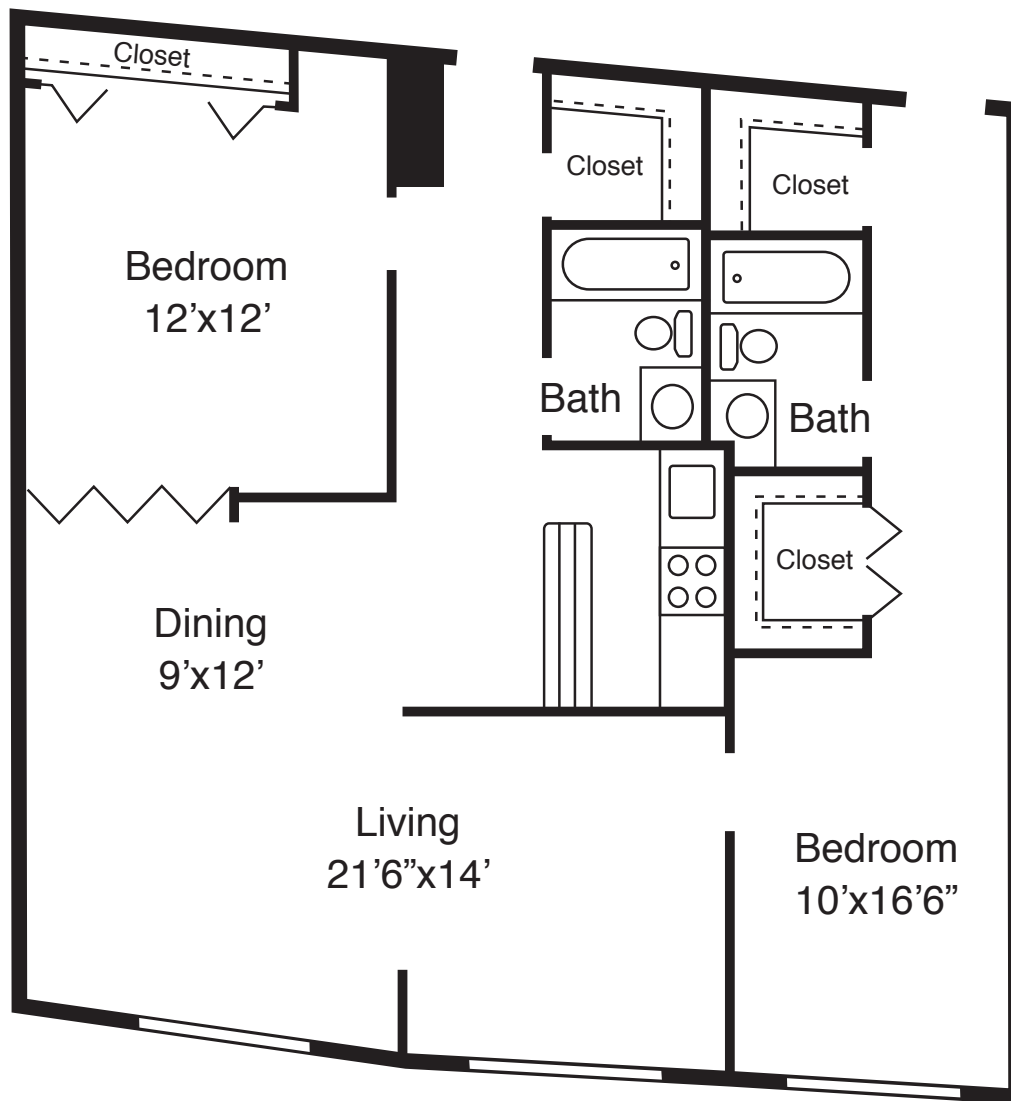

Westminster
Point Pleasant

Pelican

Two Bedroom, Two Bath
1,300 sq. ft.

These are typical floor plans but may not be to scale.